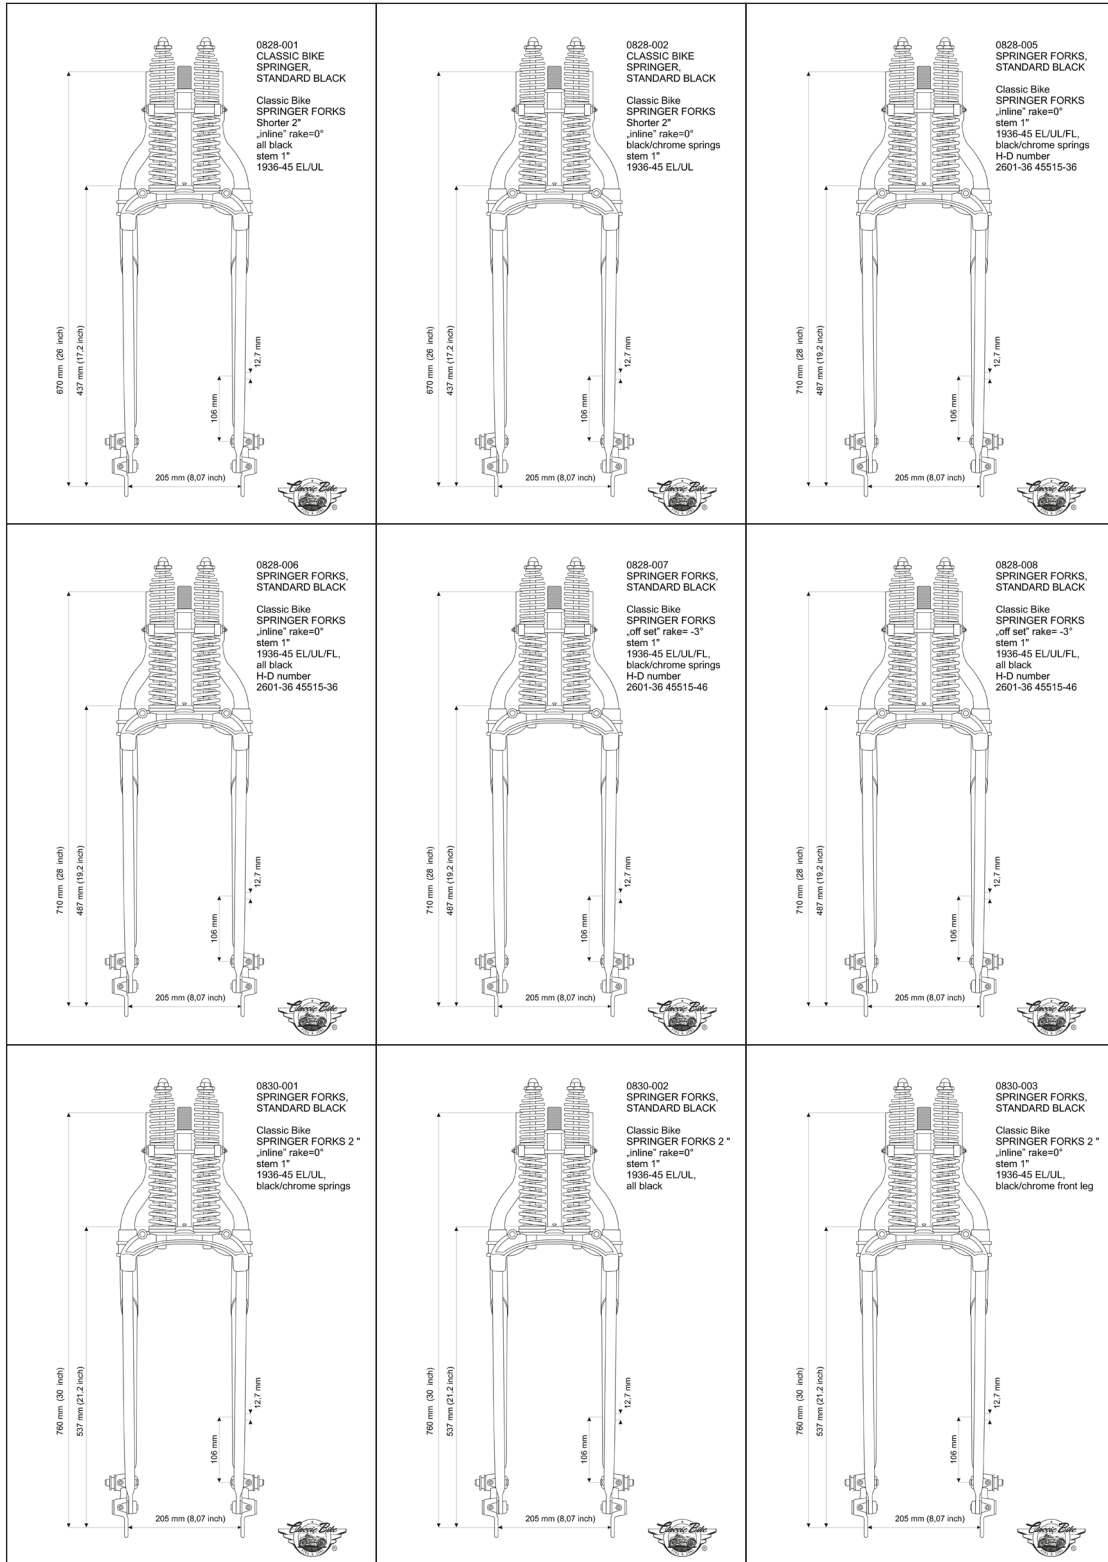

Standard SPRINGER FORKS Complete black