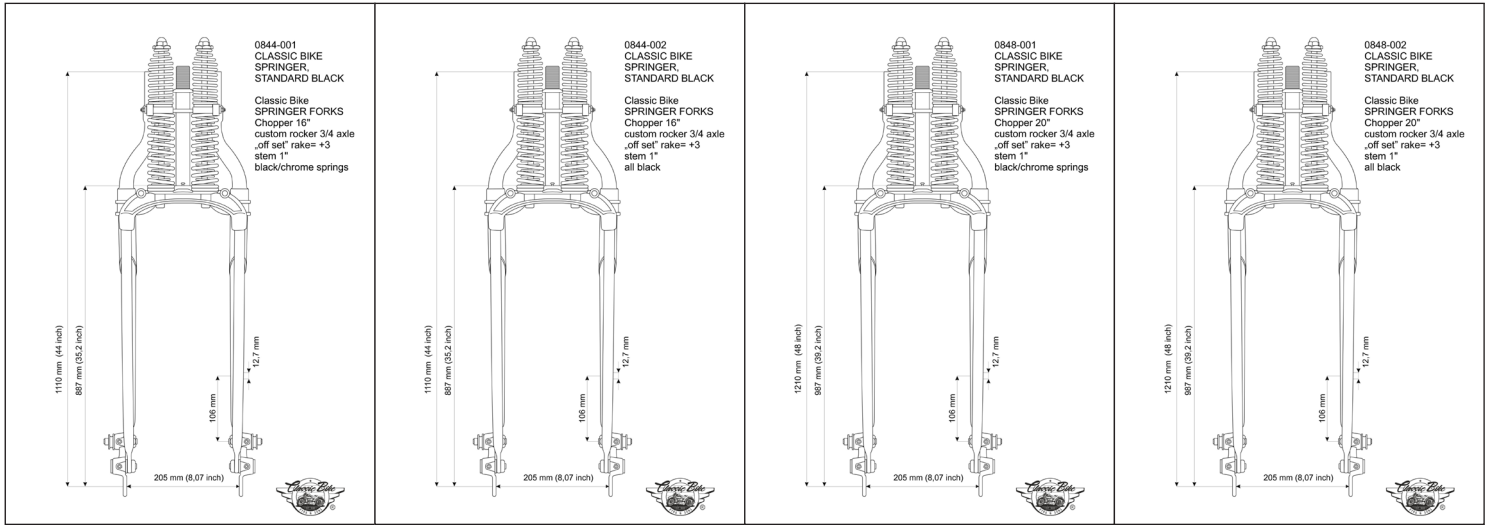

Premium SPRINGER FORKS Complete

Chopper SPRINGER FORKS Complete

SKU	HD OEM Part #	Description
0836-001		Classic Bike SPRINGER FORKS Complete, 8" OS.3 degree pos offset, black, chrome spring
0836-002		Classic Bike SPRINGER FORKS Complete, 8" OS.3 degree pos offset, black, black spring
0840-001		Classic Bike SPRINGER FORKS Complete, 12" OS.3 degree pos offset, black, chrome spring
0840-002		Classic Bike SPRINGER FORKS Complete, 12" OS.3 degree pos offset, black, black spring
0844-001		Classic Bike SPRINGER FORKS Complete, 16" OS.3 degree pos offset, black, chrome spring
0844-002		Classic Bike SPRINGER FORKS Complete, 16" OS.3 degree pos offset, black, black spring
0848-001		Classic Bike SPRINGER FORKS Complete, 20" OS.3 degree pos offset, black, chrome spring
0848-002		Classic Bike SPRINGER FORKS Complete, 20" OS.3 degree pos offset, black, black spring

Chopper SPRINGER FORKS Complete

SOFTAIL SPRINGER FORKS Complete OEM

SKU	HD OEM Part #		Description
0800-201			Classic Bike SPRINGER FORKS Complete, softail, 1997-UP FLSTSB, 8 degr., black/chrome spring
0800-202			Classic Bike SPRINGER FORKS Complete, softail, 1997-UP FLSTSB, 8 degr., all black
0800-203			Classic Bike SPRINGER FORKS Complete, softail, 1997-up FLSTSB, 8 deg., black/chrome leg, spring
0800-204			Classic Bike SPRINGER FORKS Complete, softail, 1997-up FLSTSB, 8 deg., all chrome
0800-205			Classic Bike SPRINGER FORKS Complete, softail, FXSTS/B 88-97, 3 degr., black/chrome spring
0800-206			Classic Bike SPRINGER FORKS Complete, softail, FXSTS/B 88-97, 3 degr., black/chrome leg, spring
0800-207	45633-97		Classic Bike SPRINGER FORKS Complete, softail, FXSTS/B 88-97, 3 degr., all chrome