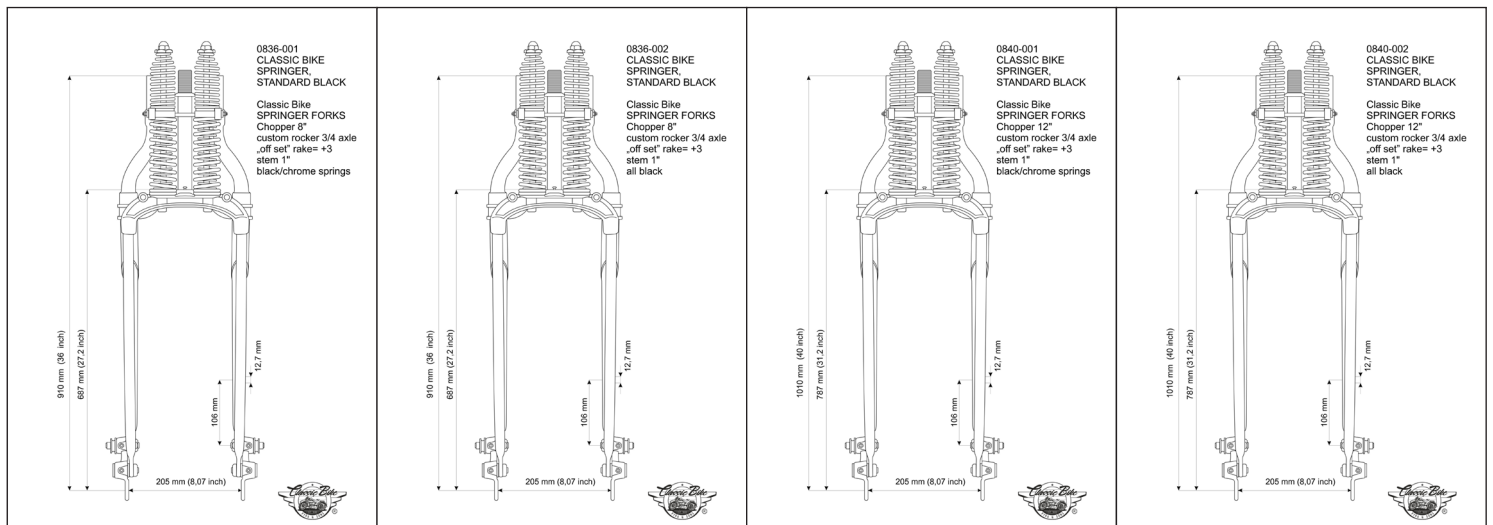

Premium SPRINGER FORKS Complete

Chopper SPRINGER FORKS Complete

SKU	HD OEM Part #	Description
0836-001		Classic Bike SPRINGER FORKS Complete, 8" OS.3 degree pos offset, black, chrome spring
0836-002		Classic Bike SPRINGER FORKS Complete, 8" OS.3 degree pos offset, black, black spring
0840-001		Classic Bike SPRINGER FORKS Complete, 12" OS.3 degree pos offset, black, chrome spring
0840-002		Classic Bike SPRINGER FORKS Complete, 12" OS.3 degree pos offset, black, black spring
0844-001		Classic Bike SPRINGER FORKS Complete, 16" OS.3 degree pos offset, black, chrome spring
0844-002		Classic Bike SPRINGER FORKS Complete, 16" OS.3 degree pos offset, black, black spring
0848-001		Classic Bike SPRINGER FORKS Complete, 20" OS.3 degree pos offset, black, chrome spring
0848-002		Classic Bike SPRINGER FORKS Complete, 20" OS.3 degree pos offset, black, black spring